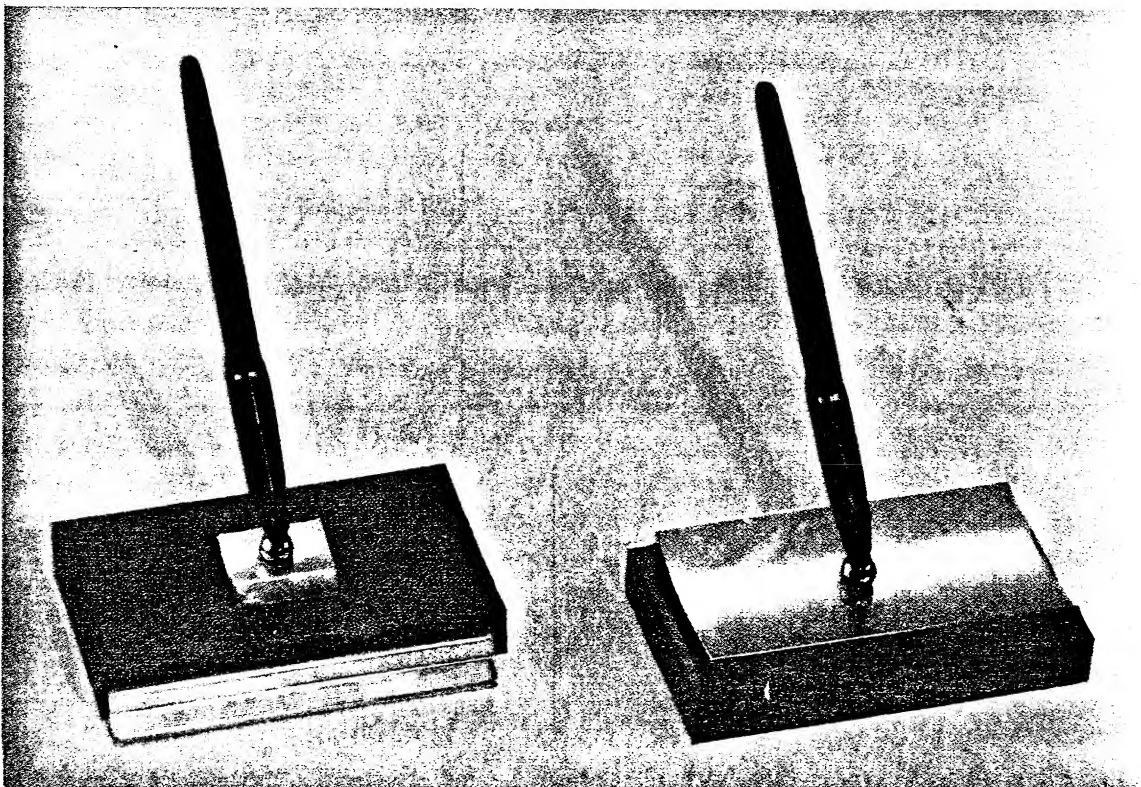

MODEL NO. 90-156

Black glass base with angular gold colored rests. Black "51" pen and holder, 3½ x 5¾" $25.00

MODEL NO. 90-162

Black glass base with concave gold colored mounting. Black "51" pen and holder, 3½ x 5¾" $25.00